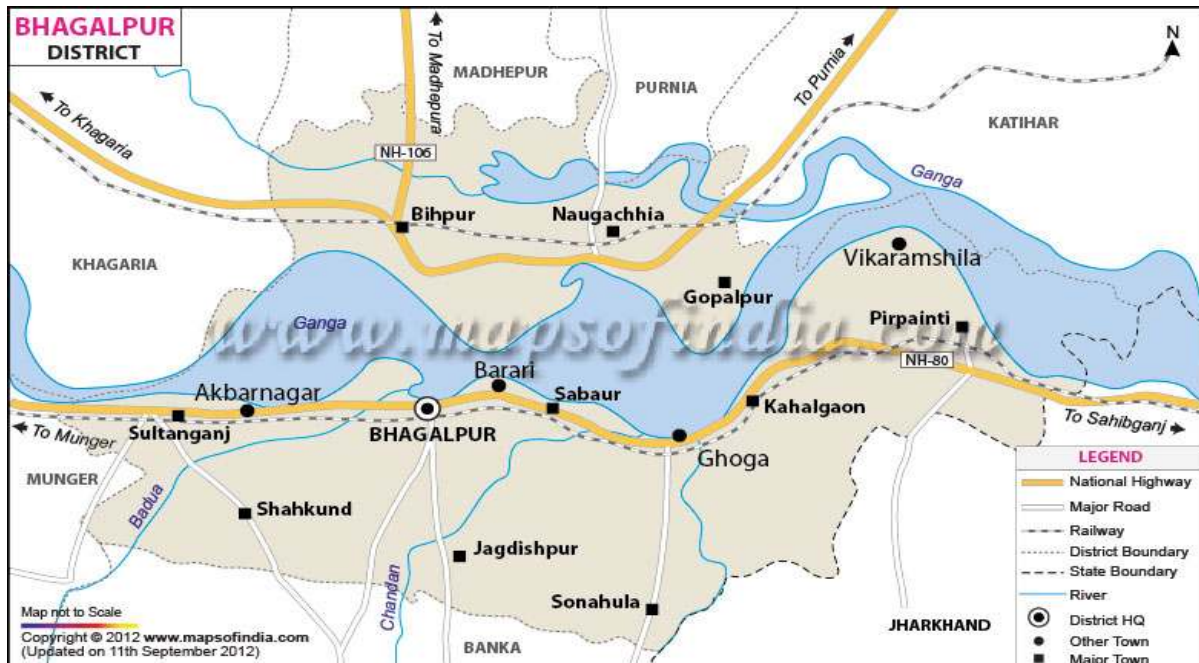

NATURAL RESOURCES INDIA FOUNDATION (NRIF)

NLM Code: ISDL435020

NEW DELHI

BIHAR STATE: DISTRICT-WISE MAP
DISTRICT, BHAGALPUR SELECTED

DISTRICT BHAGALPUR MAP

**National Level Monitoring the Programmes of MoRD, MoPR, GoI,
During 2019-20 (Phase-I) in Bhagalpur District (Bihar)**